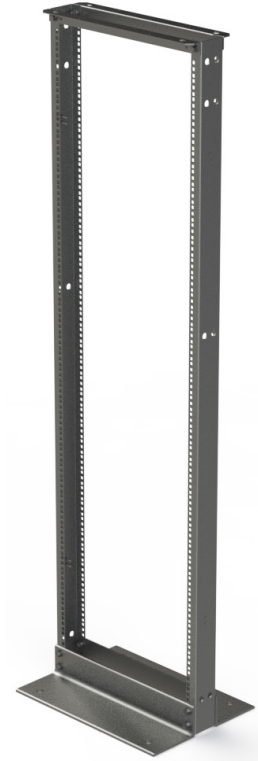

Our assembled two post rack, designed for telecommunication rooms, and data centers. Made from sturdy 11GA steel, with two top angles and 2 base angles. Our Uprights integrate grounding and combined with the bolt down base angles provide extra stability. Easy to install equipment with RU marked #12-24 tapped or 3/8" square mounting options. Ships knocked down, assembly only requires bolt together parts.

Additional mounting accessories available. Cable managers, filler panels, runway standoffs, equipment support brackets, shelves, etc.

Features

- **11GA steel, Integrated grounding, Heavy duty base angles, provide stability**
- **Easy bolt together assembly**
- **RU marked rails make installs simple**
- **1000lbs load capacity**
- **Many accessories available**

SPECIFICATIONS

Description	Two Post Rack, Knockdown/Assembled Style, 19" EIA, 3" Channel Rail		
Use	Indoor Use Only		
Available Sizes (See Details)		Usable Rack Unit Space	Overall Size
	• Height:	45U / 48U / 51U	7' / 7'6" / 8'
	• Width:	19" EIA rack mount	20.25"
	• Depth:	3" Upright Channel	15"
Load Capacity	1000lbs		
Material	11GA Steel Uprights, 11GA Steel Top Angles, 5/16" Extruded Steel Base Angles		
Construction	Bolted Uprights, Bolted Top Angles, Bolted Base Angles		
Finish	Powder Coat Paint		

Details

Height: 7' / 7'6" / 8' Options available
 • 1 RU = 1.75"

Uprights: PEM nuts pre-installed, bolts top and base angles

- #12-24 Tapped or 3/8 Square available
- 19" EIA rack spacing, (18.315" Hole-to-Hole, 17.78" Front clearance, 19" Back clearance)
- Cage nuts provided with 3/8 Square version