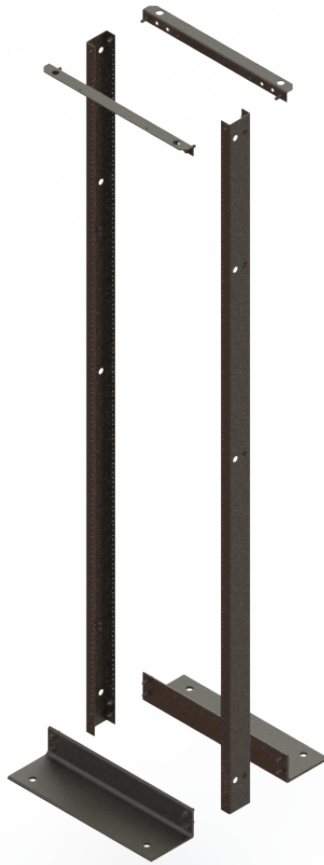

Our assembled two post rack, designed for telecommunication rooms, and data centers. Made from sturdy 11GA steel, with two top angles and 2 base angles. Our Uprights integrate grounding and combined with the bolt down base angles provide extra stability. Easy to install equipment with RU marked #12-24 tapped or 3/8" square mounting options. Ships knocked down, assembly only requires bolt together parts.

Additional mounting accessories available. Cable managers, filler panels, runway standoffs, equipment support brackets, shelves, etc.

Features

- **11GA steel, Integrated grounding, Heavy duty base angles, provide stability**
- **Easy bolt together assembly**
- **RU marked rails make installs simple**
- **1000lbs load capacity**
- **Many accessories available**

SPECIFICATIONS

Description	Two Post Rack, Knockdown/Assembled Style, 19" EIA, 3" Channel Rail		
Use	Indoor Use Only		
Available Sizes (See Details)		Usable Rack Unit Space	Overall Size
	• Height:	45U / 48U / 51U	7' / 7'6" / 8'
	• Width:	19" EIA rack mount	20.25"
	• Depth:	3" Upright Channel	15"
Load Capacity	1000lbs		
Material	11GA Steel Uprights, 11GA Steel Top Angles, 5/16" Extruded Steel Base Angles		
Construction	Bolted Uprights, Bolted Top Angles, Bolted Base Angles		
Finish	Powder Coat Paint		

Details

Height: 7' / 7'6" / 8' Options available
 • 1 RU = 1.75"

Uprights: PEM nuts pre-installed, bolts top and base angles

- #12-24 Tapped or 3/8 Square available
- 19" EIA rack spacing, (18.315" Hole-to-Hole, 17.78" Front clearance, 19" Back clearance)
- Cage nuts provided with 3/8 Square version