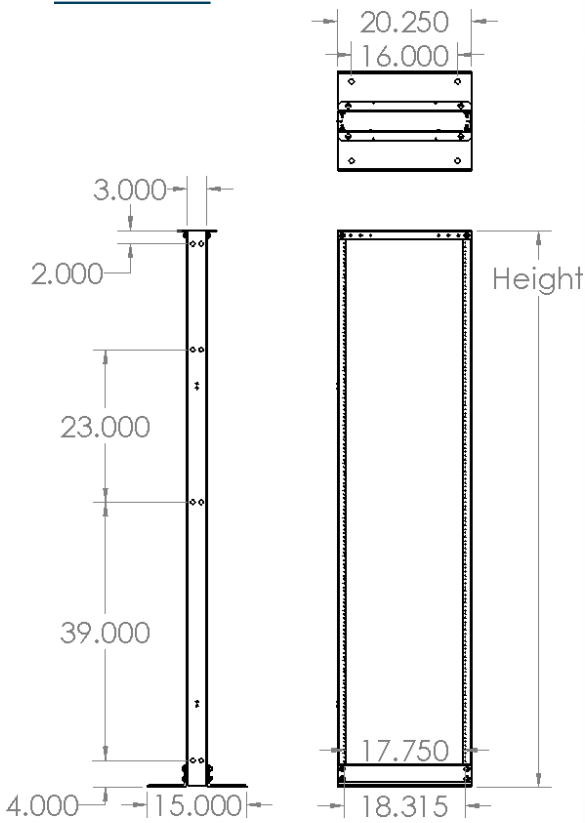

Our assembled two post rack, designed for telecommunication rooms, and data centers. Made from sturdy 11GA steel, with two top angles and 2 base angles. Our Uprights integrate grounding and combined with the bolt down base angles provide extra stability. Easy to install equipment with RU marked #12-24 tapped or 3/8" square mounting options. Ships knocked down, assembly only requires bolt together parts.

SPECIFICATIONS

Description	Two Post Rack, Knockdown/Assembled Style, 19" EIA, 3" Channel Rail		
Use	Indoor Use Only		
Available Sizes (See Details)		Usable Rack Unit Space	Overall Size
	• Height:	45U / 48U / 51U	7' / 7'6" / 8'
	• Width:	19" EIA rack mount	20.25"
	• Depth:	3" Upright Channel	15"
Load Capacity	1000lbs		
Material	11GA Steel Uprights, 11GA Steel Top Angles, 5/16" Extruded Steel Base Angles		
Construction	Bolted Uprights, Bolted Top Angles, Bolted Base Angles		
Finish	Powder Coat Paint		

Details

Height: 7' / 7'6" / 8' Options available
 • 1 RU = 1.75"

Uprights: PEM nuts pre-installed, bolts top and base angles

- #12-24 Tapped or 3/8 Square available
- 19" EIA rack spacing, (18.315" Hole-to-Hole, 17.78" Front clearance, 19" Back clearance)
- Cage nuts provided with 3/8 Square version

ORDERING INFORMATION						
2 2 0 0 -	Color		Height	Overall Height (RU)	Rail Style	
	WH	White	70	7' (45U)	T	12-24 Tapped
	BK	Black	76	7'6" (48U)	S	3/8 Square
	GR	Grey	80	8' (51U)		