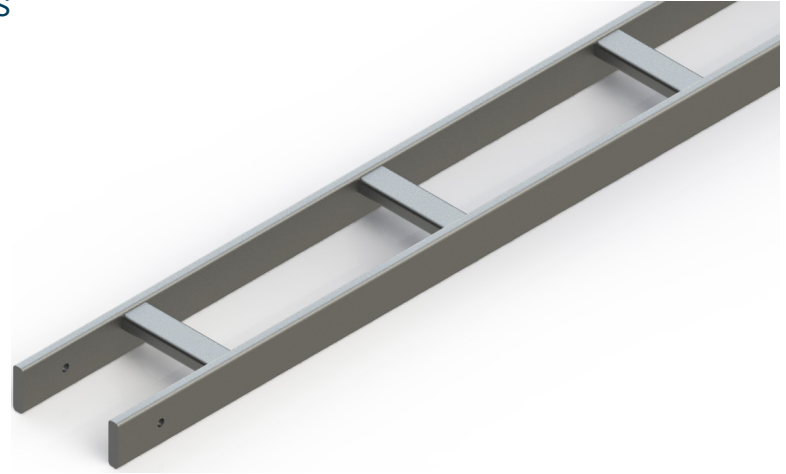

Telco rung style cable runway has solid steel bar stringers, tubular cross members spaced at 9" on center.

ORDERING INFORMATION			
1 1 5 2 -	Color	Width	Runway Width
1	White	04	4
2	Black	06	6
3	Blue	09	9
		12	12
		15	15
		18	18
		24	24
		30	30

Included

- (1) Solid TELCO Stringer Cable Runway

SPECIFICATIONS

Description	Solid TELCO Stringer Cable Runway
Use	Indoor Use Only
Material	Steel Bar
Construction	Welded
Finish	Powder Coated Paint or Zinc Plating